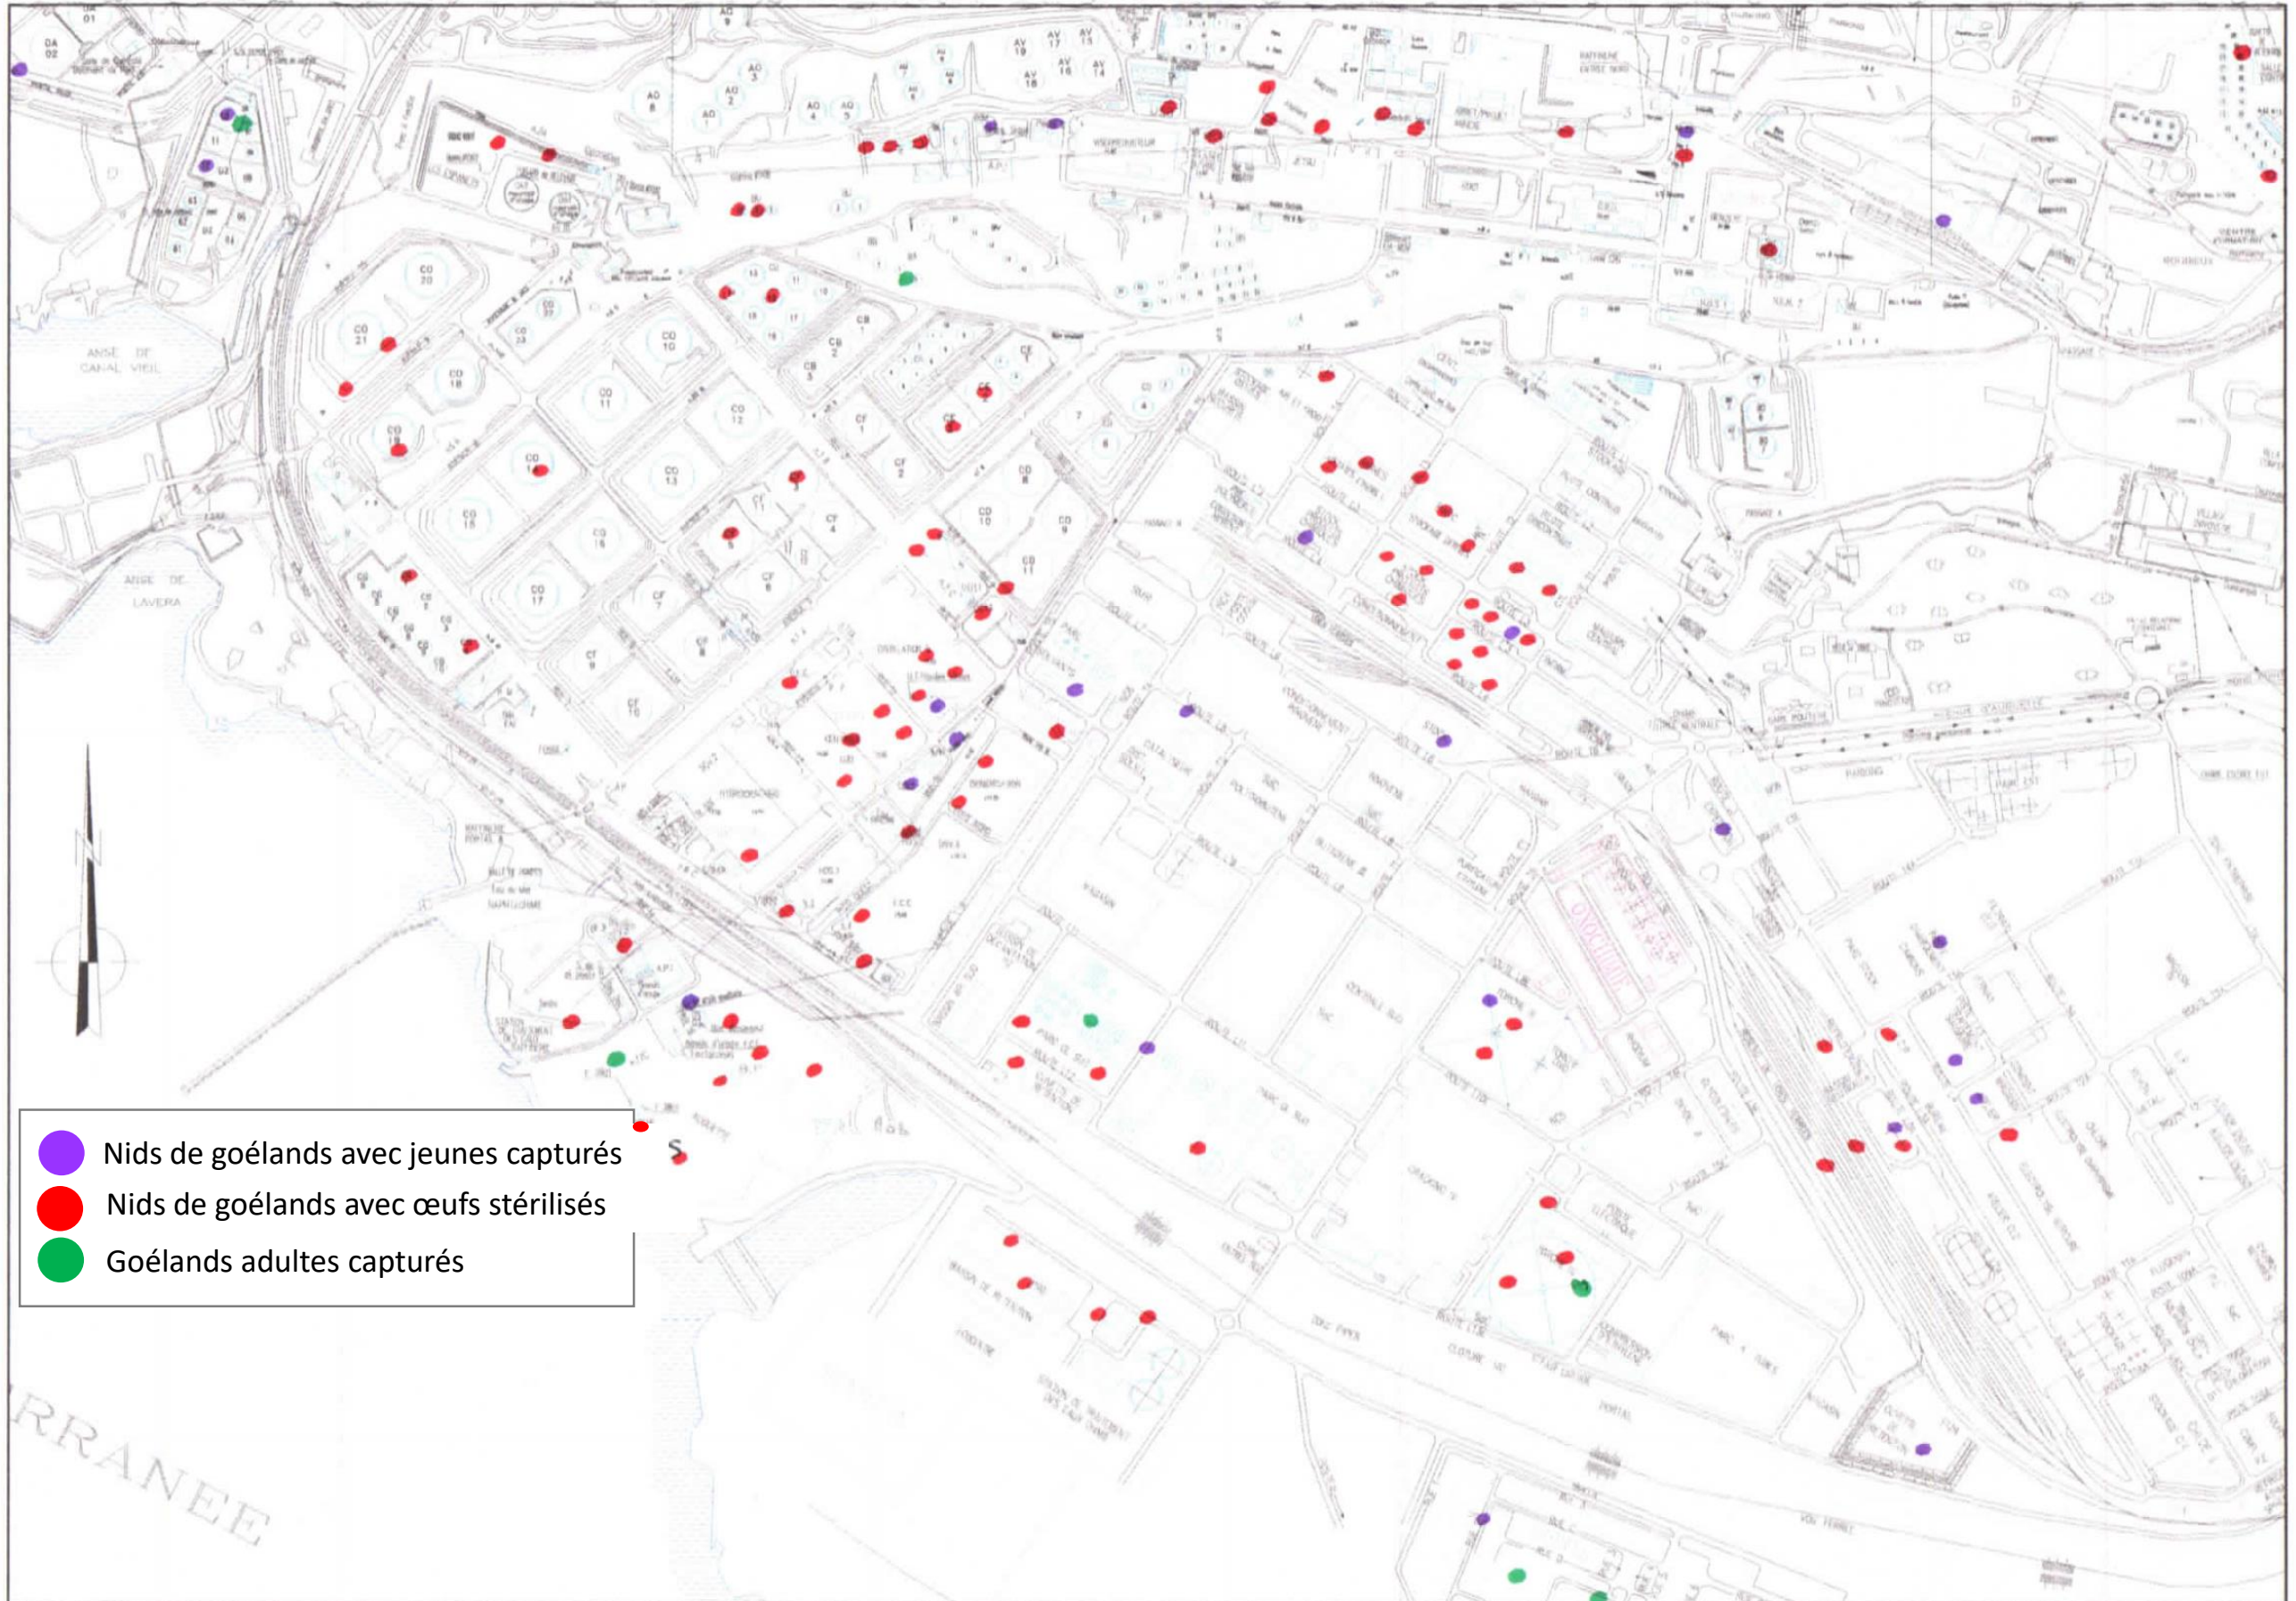

# Fort de Bouc

Petroineos

Ineos Chemicals Lavera /  
Ineos Derivatives Lavera /  
Ineos Technologies France

Kemone

Naphtachimie

Appryl

Air Liquide et LVE

ARRANEE

## Zones de nidification